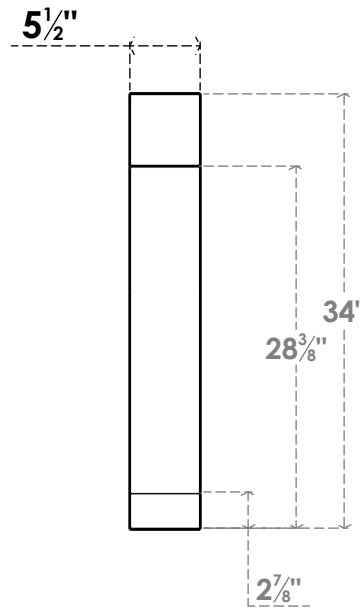

ITEM NUMBER: BRCPC055X34000X34000IMP

5 1/2"W X 34"D X 34"H IMPERIAL ARCHITECTURAL GRADE PVC CLOSED KNEE BRACE

SIDE PROFILE

FRONT PROFILE

ISOMETRIC

EKENA MILLWORK
 2300 WEST MAIN ST.
 CLARKSVILLE, TX 75426
 TOLL FREE: 866-607-0453
 WWW.EKENAMILLWORK.COM

NOTES

1. INSTALLATION TO BE COMPLETED IN ACCORDANCE WITH MANUFACTURER'S SPECIFICATIONS.
2. DRAWING MAY NOT BE TO SCALE
3. THIS DRAWING IS INTENDED FOR DESIGN AND PLANNING PURPOSES ONLY.
4. ALL INFORMATION CONTAINED HEREIN WAS CURRENT AT THE TIME OF DEVELOPMENT BUT MUST BE REVIEWED AND APPROVED BY THE PRODUCT MANUFACTURER TO BE CONSIDERED ACCURATE.
5. ARCHITECTURAL GRADE PVC PRODUCTS ARE MADE FROM EXPANDED CELLULAR PVC AND COME NATURALLY WHITE BUT MAY BE PAINTED