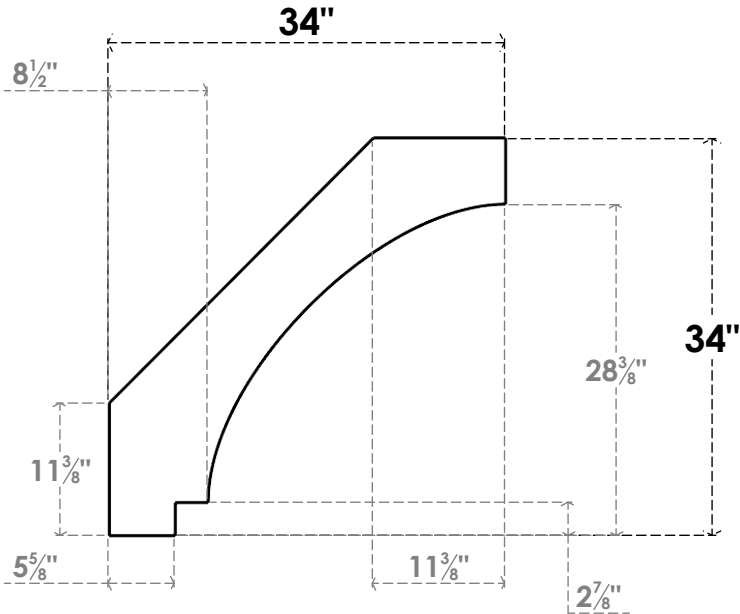

ITEM NUMBER: BRCPC055X34000X34000IMP

5 1/2"W X 34"D X 34"H IMPERIAL ARCHITECTURAL GRADE PVC CLOSED KNEE BRACE

SIDE PROFILE

FRONT PROFILE

ISOMETRIC

EKENA MILLWORK
 2300 WEST MAIN ST.
 CLARKSVILLE, TX 75426
 TOLL FREE: 866-607-0453
 WWW.EKENAMILLWORK.COM